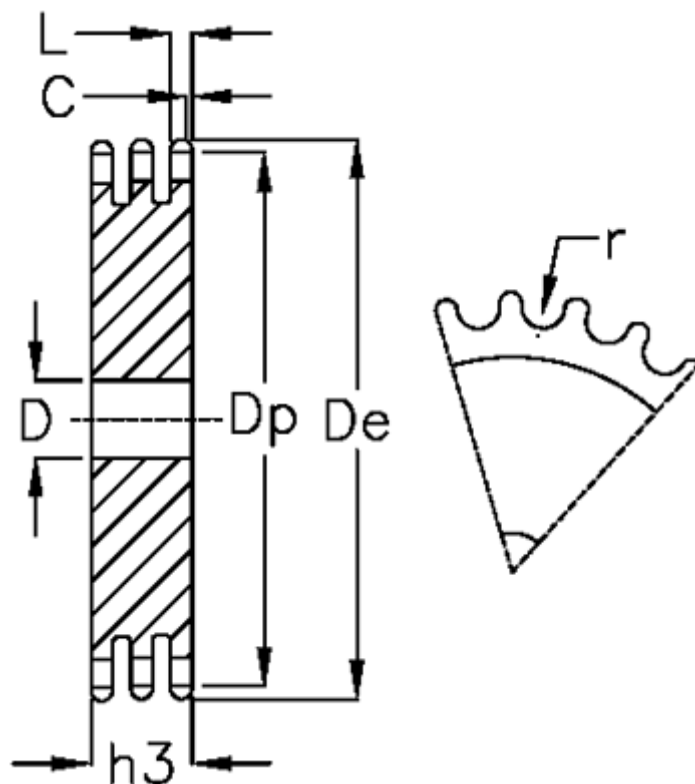

Article number: 616023006014

Description: Plate wheel 10 B-3 Z=14 triplex

Measures

C	= 2
D	= 12
De	= 78
Dp	= 71.34
For chain size	= 5/8 x 3/8
For chain type	= 10 B-3
h3	= 42.1
L	= 9

Number of teeth	= 14
r	= 10.16